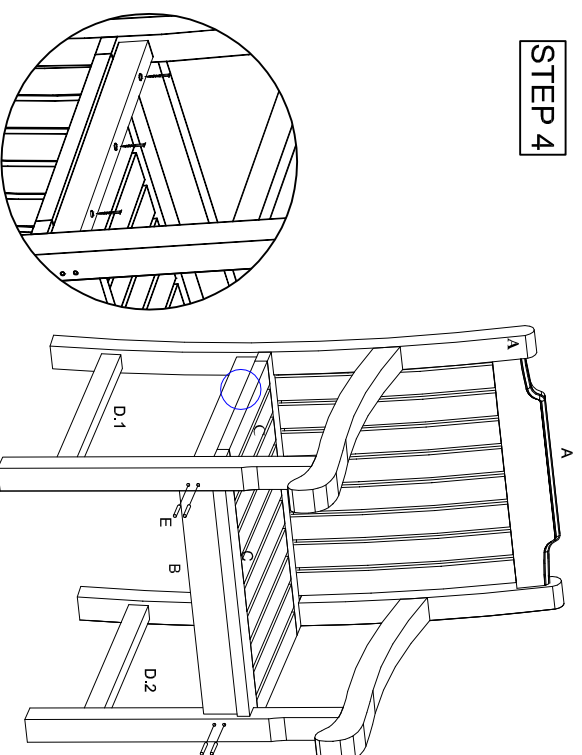

ASSEMBLING INSTRUCTION DELUXE TEAK ARM CHAIR

PART AND HARDWARE

STEP 1

STEP 2

STEP 3

STEP 4

STEP 5