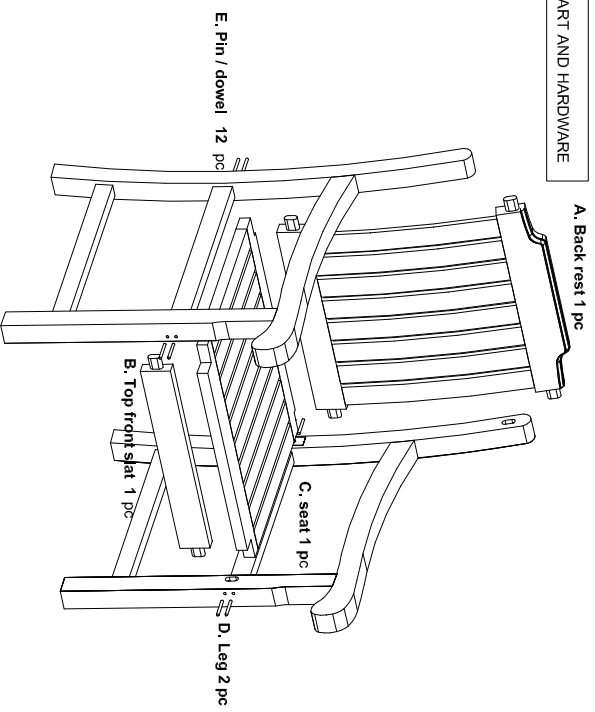

ASSEMBLING INSTRUCTION DELUXE TEAK ARM CHAIR

PART AND HARDWARE

STEP 1

STEP 2

STEP 3

STEP 4

STEP 5