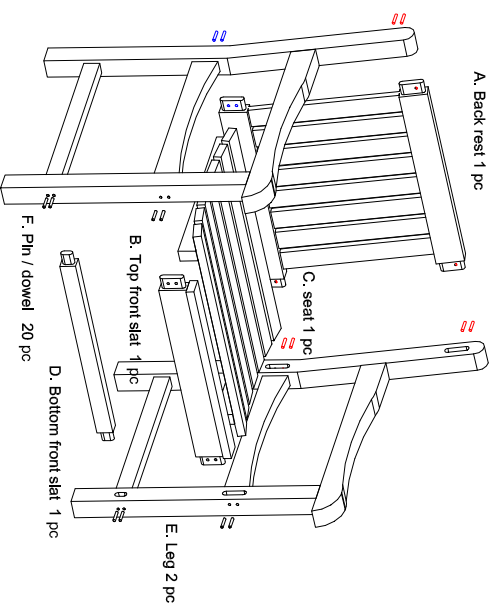

ASSEMBLING INSTRUCTION CLASSIC TEAK ARM CHAIR

PART AND HARDWARE

STEP 1

STEP 2

STEP 3

STEP 4

STEP 5