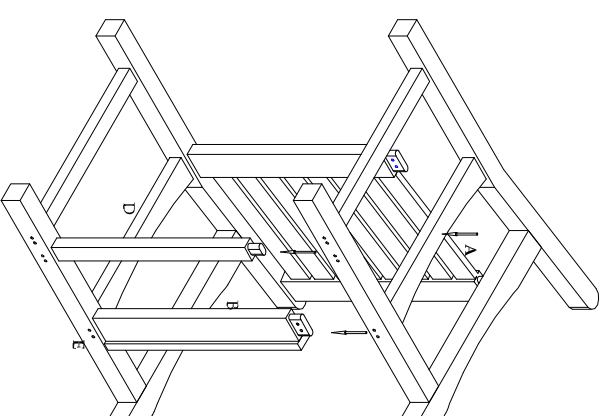

ASSEMBLING INSTRUCTION CLASSIC TEAK ARM CHAIR

PART AND HARDWARE

STEP 1

STEP 2

STEP 3

STEP 4

STEP 5